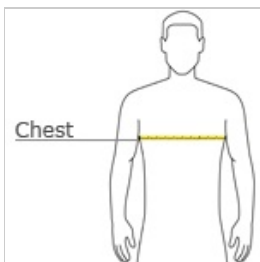

- 6-ounce, 100% US cotton)
- 50/50 cotton/poly (Dark Heather, Safety Pink, Safety Green, Safety Orange, Heathered Cardinal, Heathered Indigo, Heathered Navy, Heathered Sapphire)
- 99/1 cotton/poly (Ash)
- 90/10 cotton/poly (Sports Grey, Antique Cherry Red, Antique Irish Green, Antique Royal)
- Prepared for dying (PFD) fabric which means there are no starches, sizing or finishes on the fabric
- Non-topstitched, classic width, rib collar
- Taped neck and shoulders
- Tubular

Do not dry clean.

HOW TO MEASURE

CHEST WIDTH

Measure under the arm and around the fullest part of the chest with arms down, keeping tape horizontal.

SIZE CHART

	S	M	L	XL	2XL	3XL	4XL	5XL
Chest	34-36	38-40	42-44	46-48	50-52	54-56	58-60	62-64