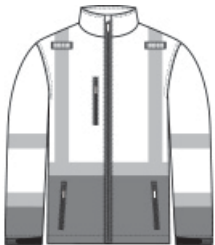

Sketches

front