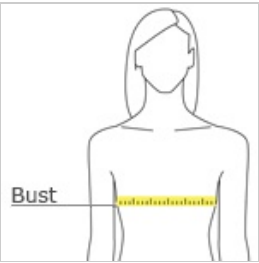

OGIO® Ladies Gravitare Scoop 3/4-Sleeve . LOG141

This flattering look has a beautiful drape and on-trend OGIO details.

- 4.7-ounce, 100% poly w ith stay-cool w icking technology
- OGIO heat transfer label for tag-free comfort
- Open neck
- Heat transfer O on center back neck
- Dolman shoulders
- Self-fabric tabs w ith matte black buttons
- Heat transfer O at left hem
- Curved hem

CARE INSTRUCTIONS

Machine w ash cold w ith like colors. Do not use fabric softener. Do not bleach. Tumble dry low . Cool iron. Do not dry clean.

front

back

HOW TO MEASURE

BUST

Measure under the arm and around the fullest part of the bust w ith arms dow n, keeping tape horizontal.

SIZE CHART

	XS	S	M	L	XL	2XL	3XL	4XL
Size	2	4/6	8/10	12/14	16/18	20/22	24/26	28/30
Bust	32-34	35-36	37-38	39-41	42-44	45-47	48-51	52-55

COLOR INFORMATION

Blacktop
PMS NTR BLACK
C

Dark Heather Grey
PMS NTR BLACK
C